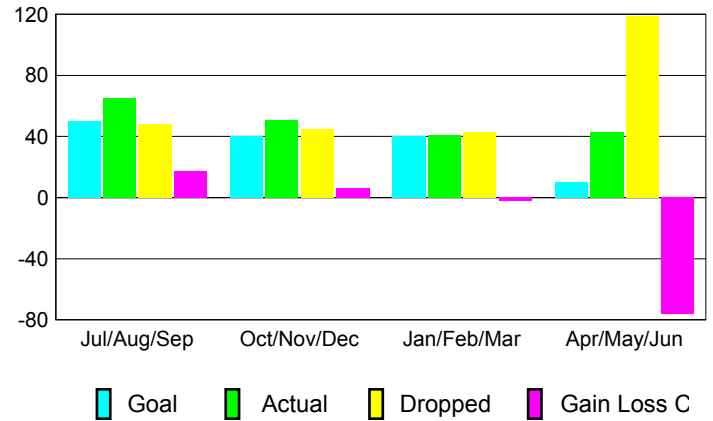

Membership Results 2012-2013
Goal, New, Dropped, Gain/Loss