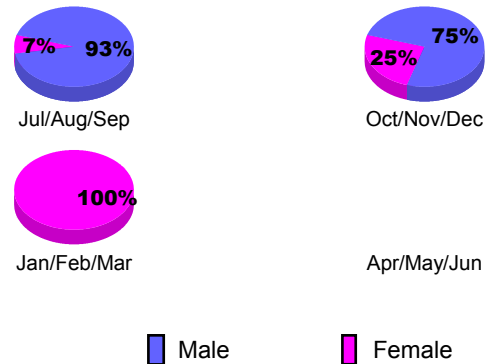

**Membership Results 2012-2013**  
Goal, New, Dropped, Gain/Loss

**YTD Status Quo Clubs 2012-2013**

Status Quo Clubs Compared to Status Quo Members

**Gender Comparison 2012-2013**

**Club Gain/Loss 2012-2013**