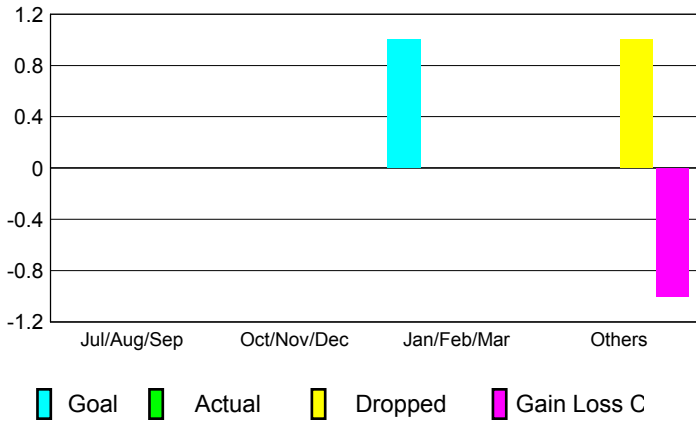

GMT: **Junichi Takata**

Location: **JAPAN**

GMT CA: **5**

**CLUBS**

Month	New Club Goal	Actual New Clubs	Actual Dropped Clubs	Gain/Loss of Clubs
<b>2012-2013</b>				
Jul/Aug/Sep	0	0	0	0
Oct/Nov/Dec	0	0	0	0
Jan/Feb/Mar	1	0	0	0
Apr/May/June	0	0	1	-1
<b>Totals</b>	<b>1</b>	<b>0</b>	<b>1</b>	<b>-1</b>

**Club Results 2012-2013**  
Goal, New, Dropped, Gain/Loss

**MEMBERSHIP**

Month	Net Memb Goal	Actual New Memb	Actual Dropped Memb	Gain/Loss of Memb
<b>2012-2013</b>				
Jul/Aug/Sep	50	65	48	17
Oct/Nov/Dec	40	51	45	6
Jan/Feb/Mar	40	41	43	-2
Apr/May/June	10	43	119	-76
<b>Totals</b>	<b>140</b>	<b>200</b>	<b>255</b>	<b>-55</b>